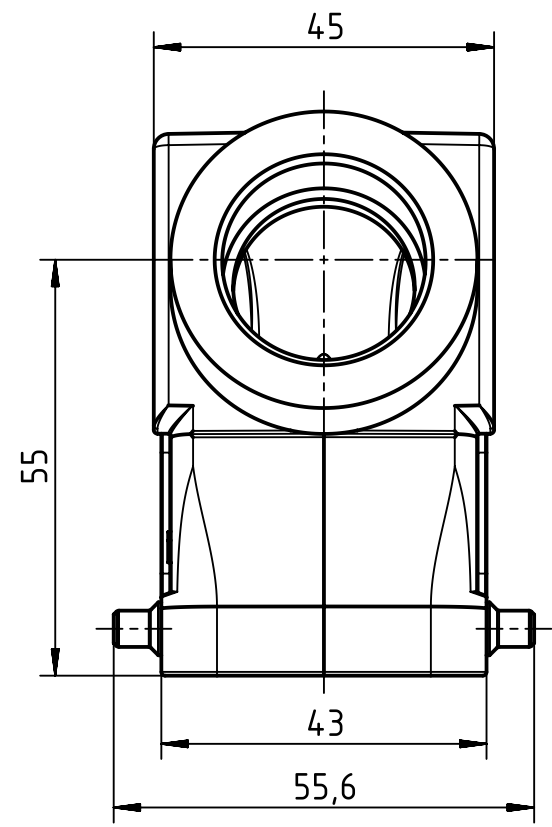

1 2 3 4 5 6

A

B

C

D

	All Dimensions in mm Original Size DIN A4		Scale 1:1	Free size tol.		Ref.		
						Sub.		
	All rights reserved		Created by SPRENB	Inspected by GERB	Standardisation RUETERA	Date 2020-02-28	State Final Release	
	Department EL PD		Title Han EMC/B 10 Hood Side Entry PG21				Doc-Key / ECM-Nr. 100230050/UGD/002/D 500000163147	
HARTING Electric GmbH & Co. KG D-32339 Espelkamp			Type TB	Number 09 62 810 0522			Rev. D	Page 1/1