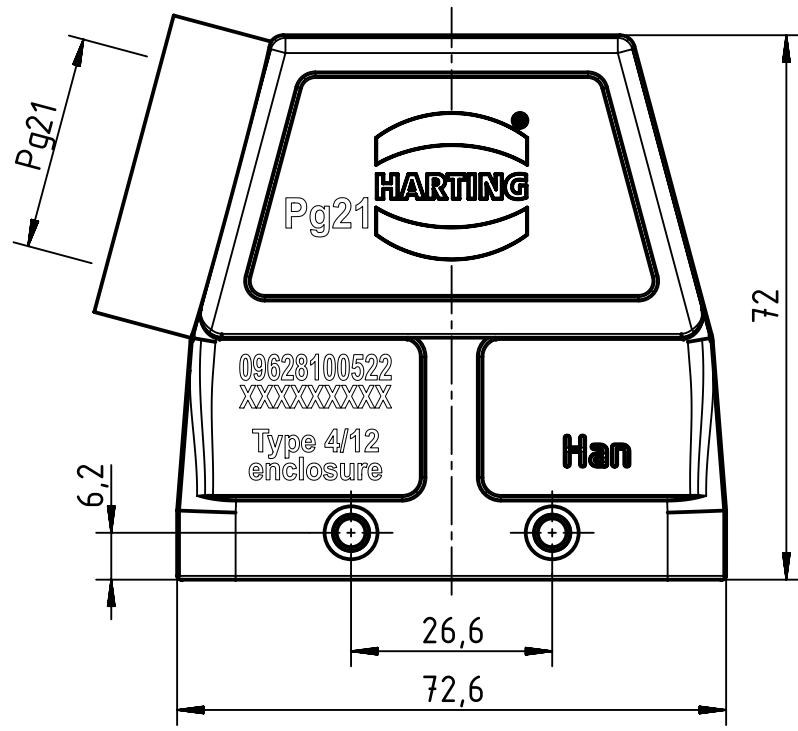

1 2 3 4 5 6

A

B

C

D

	All Dimensions in mm Original Size DIN A4		Scale 1:1	Free size tol.		Ref.		
						Sub.		
	All rights reserved		Created by SPRENB	Inspected by GERB	Standardisation RUETERA	Date 2020-02-28	State Final Release	
	Department EL PD		Title Han EMC/B 10 Hood Side Entry PG21				Doc-Key / ECM-Nr. 100230050/UGD/002/D 500000163147	
HARTING Electric GmbH & Co. KG D-32339 Espelkamp			Type TB	Number 09 62 810 0522			Rev. D	Page 1/1